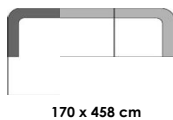

possible combinations (excerpt)

Prices in Euro	MaxiAL - MaxiAR (high)
	Maxi Sofa armrest left - Maxi Sofa armrest right high
	incl. two back cushions in corresponding cover
price-goup 6	3.469
price-goup 8	3.680
price-goup 10	3.962
price-goup D	5.594
price-goup H	5.773
price-goup J	6.394
price-goup M	6.957
price-goup X	8.205

Prices in Euro	1,5ALmaxi (low) - 1,5oAmed (low) - LAR (high)
	1,5-seater armrest left maxi (low) - 1,5-seater without armrests medium (low) - longchair armrest right (high)
	incl. three back cushions in corresponding cover
	4.413
	4.624
	4.886
	6.922
	7.178
	7.904
	8.531
	10.016

Prices in Euro	LAL (high) - 1,5oAmed (low) - 1,5ARmaxi (low)
	Longchair armrest left (high) - 1,5-seater without armrests medium (low) - 1,5-seater armrest right maxi (low)
	incl. three back cushions in corresponding cover
	4.413
	4.624
	4.886
	6.922
	7.178
	7.904
	8.531
	10.016