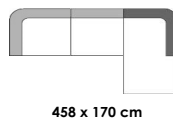

possible combinations (excerpt)

Prices in Euro	MaxiAL - MaxiAR (high)
	Maxi Sofa armrest left - Maxi Sofa armrest right high
	incl. two back cushions in corresponding cover
price-goup 6	3.469
price-goup 8	3.680
price-goup 10	3.962
price-goup D	5.594
price-goup H	5.773
price-goup J	6.394
price-goup M	6.957
price-goup X	8.205

Prices in Euro	1,5ALmaxi (low) - 1,5oAmed (low) - LAR (high)
	1,5-seater armrest left maxi (low) - 1,5-seater without armrests medium (low) - longchair armrest right (high)
	incl. three back cushions in corresponding cover
	4.413
	4.624
	4.886
	6.922
	7.178
	7.904
	8.531
	10.016

Prices in Euro	LAL (high) - 1,5oAmed (low) - 1,5ARmaxi (low)
	Longchair armrest left (high) - 1,5-seater without armrests medium (low) - 1,5-seater armrest right maxi (low)
	incl. three back cushions in corresponding cover
	4.413
	4.624
	4.886
	6.922
	7.178
	7.904
	8.531
	10.016