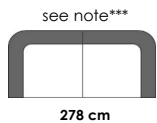

possible combinations (excerpt)

Prices in Euro	MaxiAL - MaxiAR (high)
	Maxi Sofa armrest left - Maxi Sofa armrest right high
	incl. two back cushions in corresponding cover
price-goup 6	3.469
price-goup 8	3.680
price-goup 10	3.962
price-goup D	5.594
price-goup H	5.773
price-goup J	6.394
price-goup M	6.957
price-goup X	8.205

Prices in Euro	1,5ALmaxi (low) - 1,5oAmed (low) - LAR (high)
	1,5-seater armrest left maxi (low) - 1,5-seater without armrests medium (low) - longchair armrest right (high)
	incl. three back cushions in corresponding cover
	4.413
	4.624
	4.886
	6.922
	7.178
	7.904
	8.531
	10.016

Prices in Euro	LAL (high) - 1,5oAmed (low) - 1,5ARmaxi (low)
	Longchair armrest left (high) - 1,5-seater without armrests medium (low) - 1,5-seater armrest right maxi (low)
	incl. three back cushions in corresponding cover
	4.413
	4.624
	4.886
	6.922
	7.178
	7.904
	8.531
	10.016