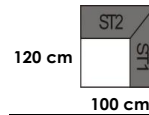

Combination corners for a mix of seat depths ST1 and ST2

Prices in EUR	Combination corner ST1 / ST2
	5425
	Combination corner fitted on left to ST1 fitted on right to ST2 including 2 back cushions
Price group 6	1.030
Price group 8	1.139
Price group 10	1.315
Price group D	2.211
Price group H	2.352
Price group J	2.576
Price group M	2.851
Price group X	3.568

Prices in EUR	Combination corner ST2 / ST1
	5435
	Combination corner fitted on left to ST2 fitted on right to ST1 including 2 back cushions
Price group 6	1.030
Price group 8	1.139
Price group 10	1.315
Price group D	2.211
Price group H	2.352
Price group J	2.576
Price group M	2.851
Price group X	3.568