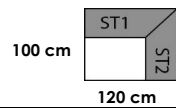

Combination corners for a mix of seat depths ST1 and ST2

Prices in EUR	Combination corner ST1 / ST2
	5425
	Combination corner fitted on left to ST1 fitted on right to ST2 including 2 back cushions
Price group 6	1.030
Price group 8	1.139
Price group 10	1.315
Price group D	2.211
Price group H	2.352
Price group J	2.576
Price group M	2.851
Price group X	3.568

Prices in EUR	Combination corner ST2 / ST1
	5435
	Combination corner fitted on left to ST2 fitted on right to ST1 including 2 back cushions
Price group 6	1.030
Price group 8	1.139
Price group 10	1.315
Price group D	2.211
Price group H	2.352
Price group J	2.576
Price group M	2.851
Price group X	3.568