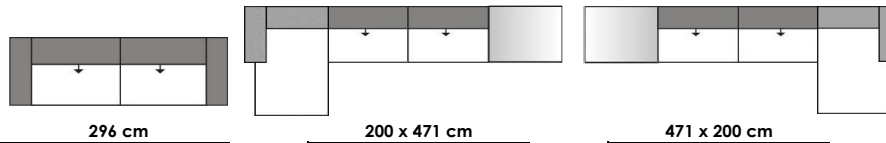

Model types - possible combinations (excerpt)

Prices in Euro	296 cm 1,5AL-1,5AR	200 x 471 cm LAL long-1,5oA - 1,5oA-AH rechts	471 x 200 cm AH links-1,5oA- 1,5oA-LAR long
	1,5-seater armrest left - 1,5-seater armrest right	Longchair armrest left long - 1,5-seater without armrests - 1,5-seater without armrests - end-stool right	End-stool left - 1,5-seater without armrests - 1,5-seater without armrests - longchair armrest right long
	with function	with and without function	with and without function
	without cushion	without cushion	without cushion
price-goup 6	2.944,00	5.091,20	5.091,20
price-goup 8	3.097,60	5.328,00	5.328,00
price-goup 10	3.321,60	5.651,20	5.651,20
price-goup D	5.420,80	8.809,60	8.809,60
price-goup H	5.644,80	9.158,40	9.158,40
price-goup J	6.297,60	10.169,60	10.169,60
price-goup M	6.880,00	11.084,80	11.084,80
price-goup X	8.352,00	13.244,80	13.244,80