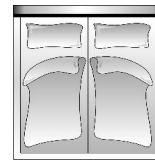

Model Sixty Bed

Product Information

Frame: made of wood-based materials

Headboard: Wood based materials, fixed headboard cover, back not covered in the chosen fabric

Bed side covers: removable cover, attached with Velcro

PLEASE NOTE: slatted base and mattress not included
Extra length: 210 cm or 220 cm possible - 10% surcharge on the full bed

Preisgruppen 6, 8, 10, Dekostoff (PG 10), D, H, J, M und X
 laut aktueller Stoff-/Lederkollektion

Dimensions	approx. cm
Total headboard width	154
Total footboard width	151
Total length	215
Headboard height	122
Bed side height	43
Lying surface	140 x 200

Dimensions	approx. cm
Total headboard width	174
Total footboard width	171
Total length	215
Headboard height	122
Bed side height	43
Lying surface	160 x 200

Dimensions	approx. cm
Total headboard width	194
Total footboard width	191
Total length	215
Headboard height	122
Bed side height	43
Lying surface	180 x 200

Dimensions	approx. cm
Total headboard width	214
Total footboard width	211
Total length	215
Headboard height	122
Bed side height	43
Lying surface	200 x 200