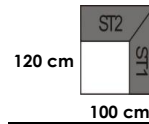

Combination corners for a mixture of depths ST1 and ST2

Prices in Euro EKNN	Combination corner ST1 / ST2
	5425
	Combination corner fitted on left to ST1 fitted on right to ST2
	including 2 back cushions
Price group 6	1.158
Price group 8	1.264
Price group 10	1.434
Price group D	2.301
Price group H	2.438
Price group J	2.653
Price group M	2.922
Price group X	3.613

Combination corner ST2 / ST1
5435
Combination corner fitted on left to ST2 fitted on right to ST1
including 2 back cushions
1.158
1.264
1.434
2.301
2.438
2.653
2.922
3.613