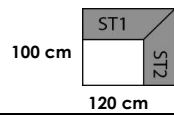

Combination corners for a mixture of depths ST1 and ST2

Prices in Euro EKNN	Combination corner ST1 / ST2
	5425
	Combination corner fitted on left to ST1 fitted on right to ST2
	including 2 back cushions
Price group 6	1.158
Price group 8	1.264
Price group 10	1.434
Price group D	2.301
Price group H	2.438
Price group J	2.653
Price group M	2.922
Price group X	3.613

Combination corner ST2 / ST1
5435
Combination corner fitted on left to ST2 fitted on right to ST1
including 2 back cushions
1.158
1.264
1.434
2.301
2.438
2.653
2.922
3.613